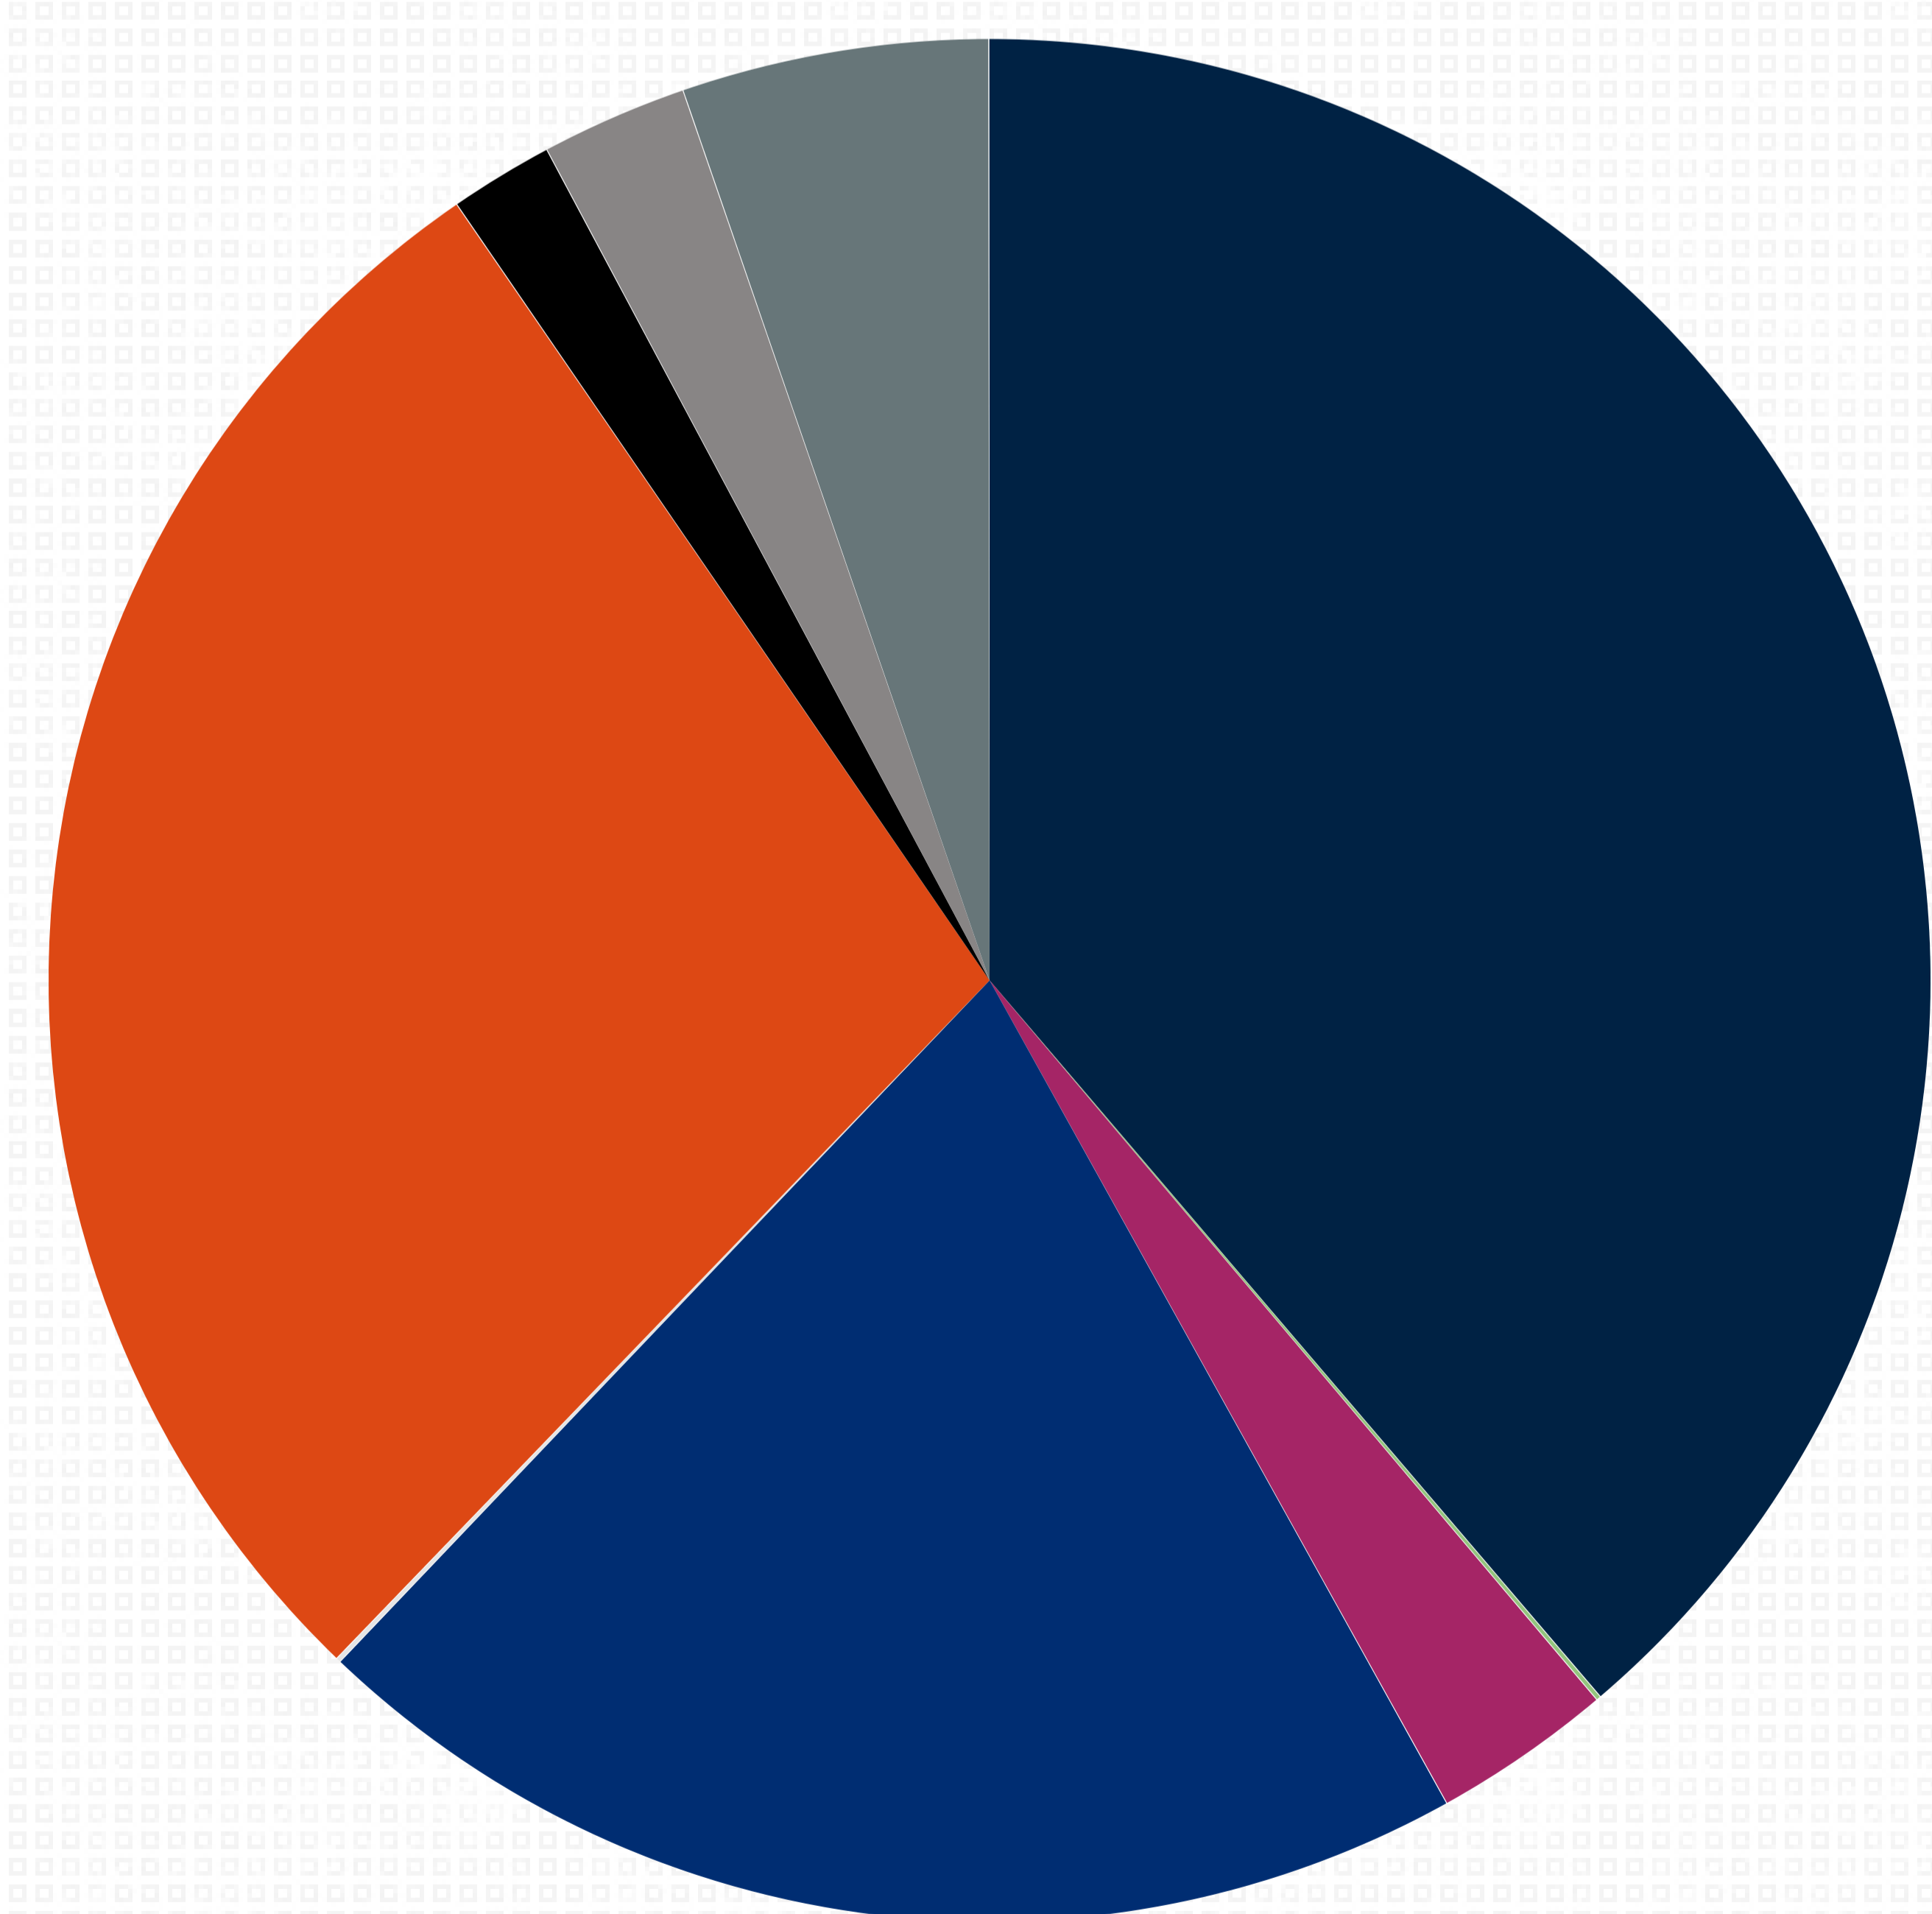

Graduate Enrollment

 Who our 1,232 students are... 

■ Business
 ■ Education/Behavioral Sciences
 ■ Christian Thought
 ■ Fine Arts
 ■ Humanities
 ■ Nursing/Allied Health

Ethnicity/Race

■ African American/Black (38.77%)
 ■ American Indian/Alaskan Native (0.08%)
 ■ Asian (3.08%)
 ■ Hispanic (20.19%)
 ■ Native Hawaiian/ Pacific Islander (0.08%)
 ■ Two or more races (1.78%)
 ■ Unknown (2.51%)
 ■ Non-Resident Alien (5.27%)

76%
Female

15%
Full-Time

44%
Over 35
Years Old

25%
100% Online