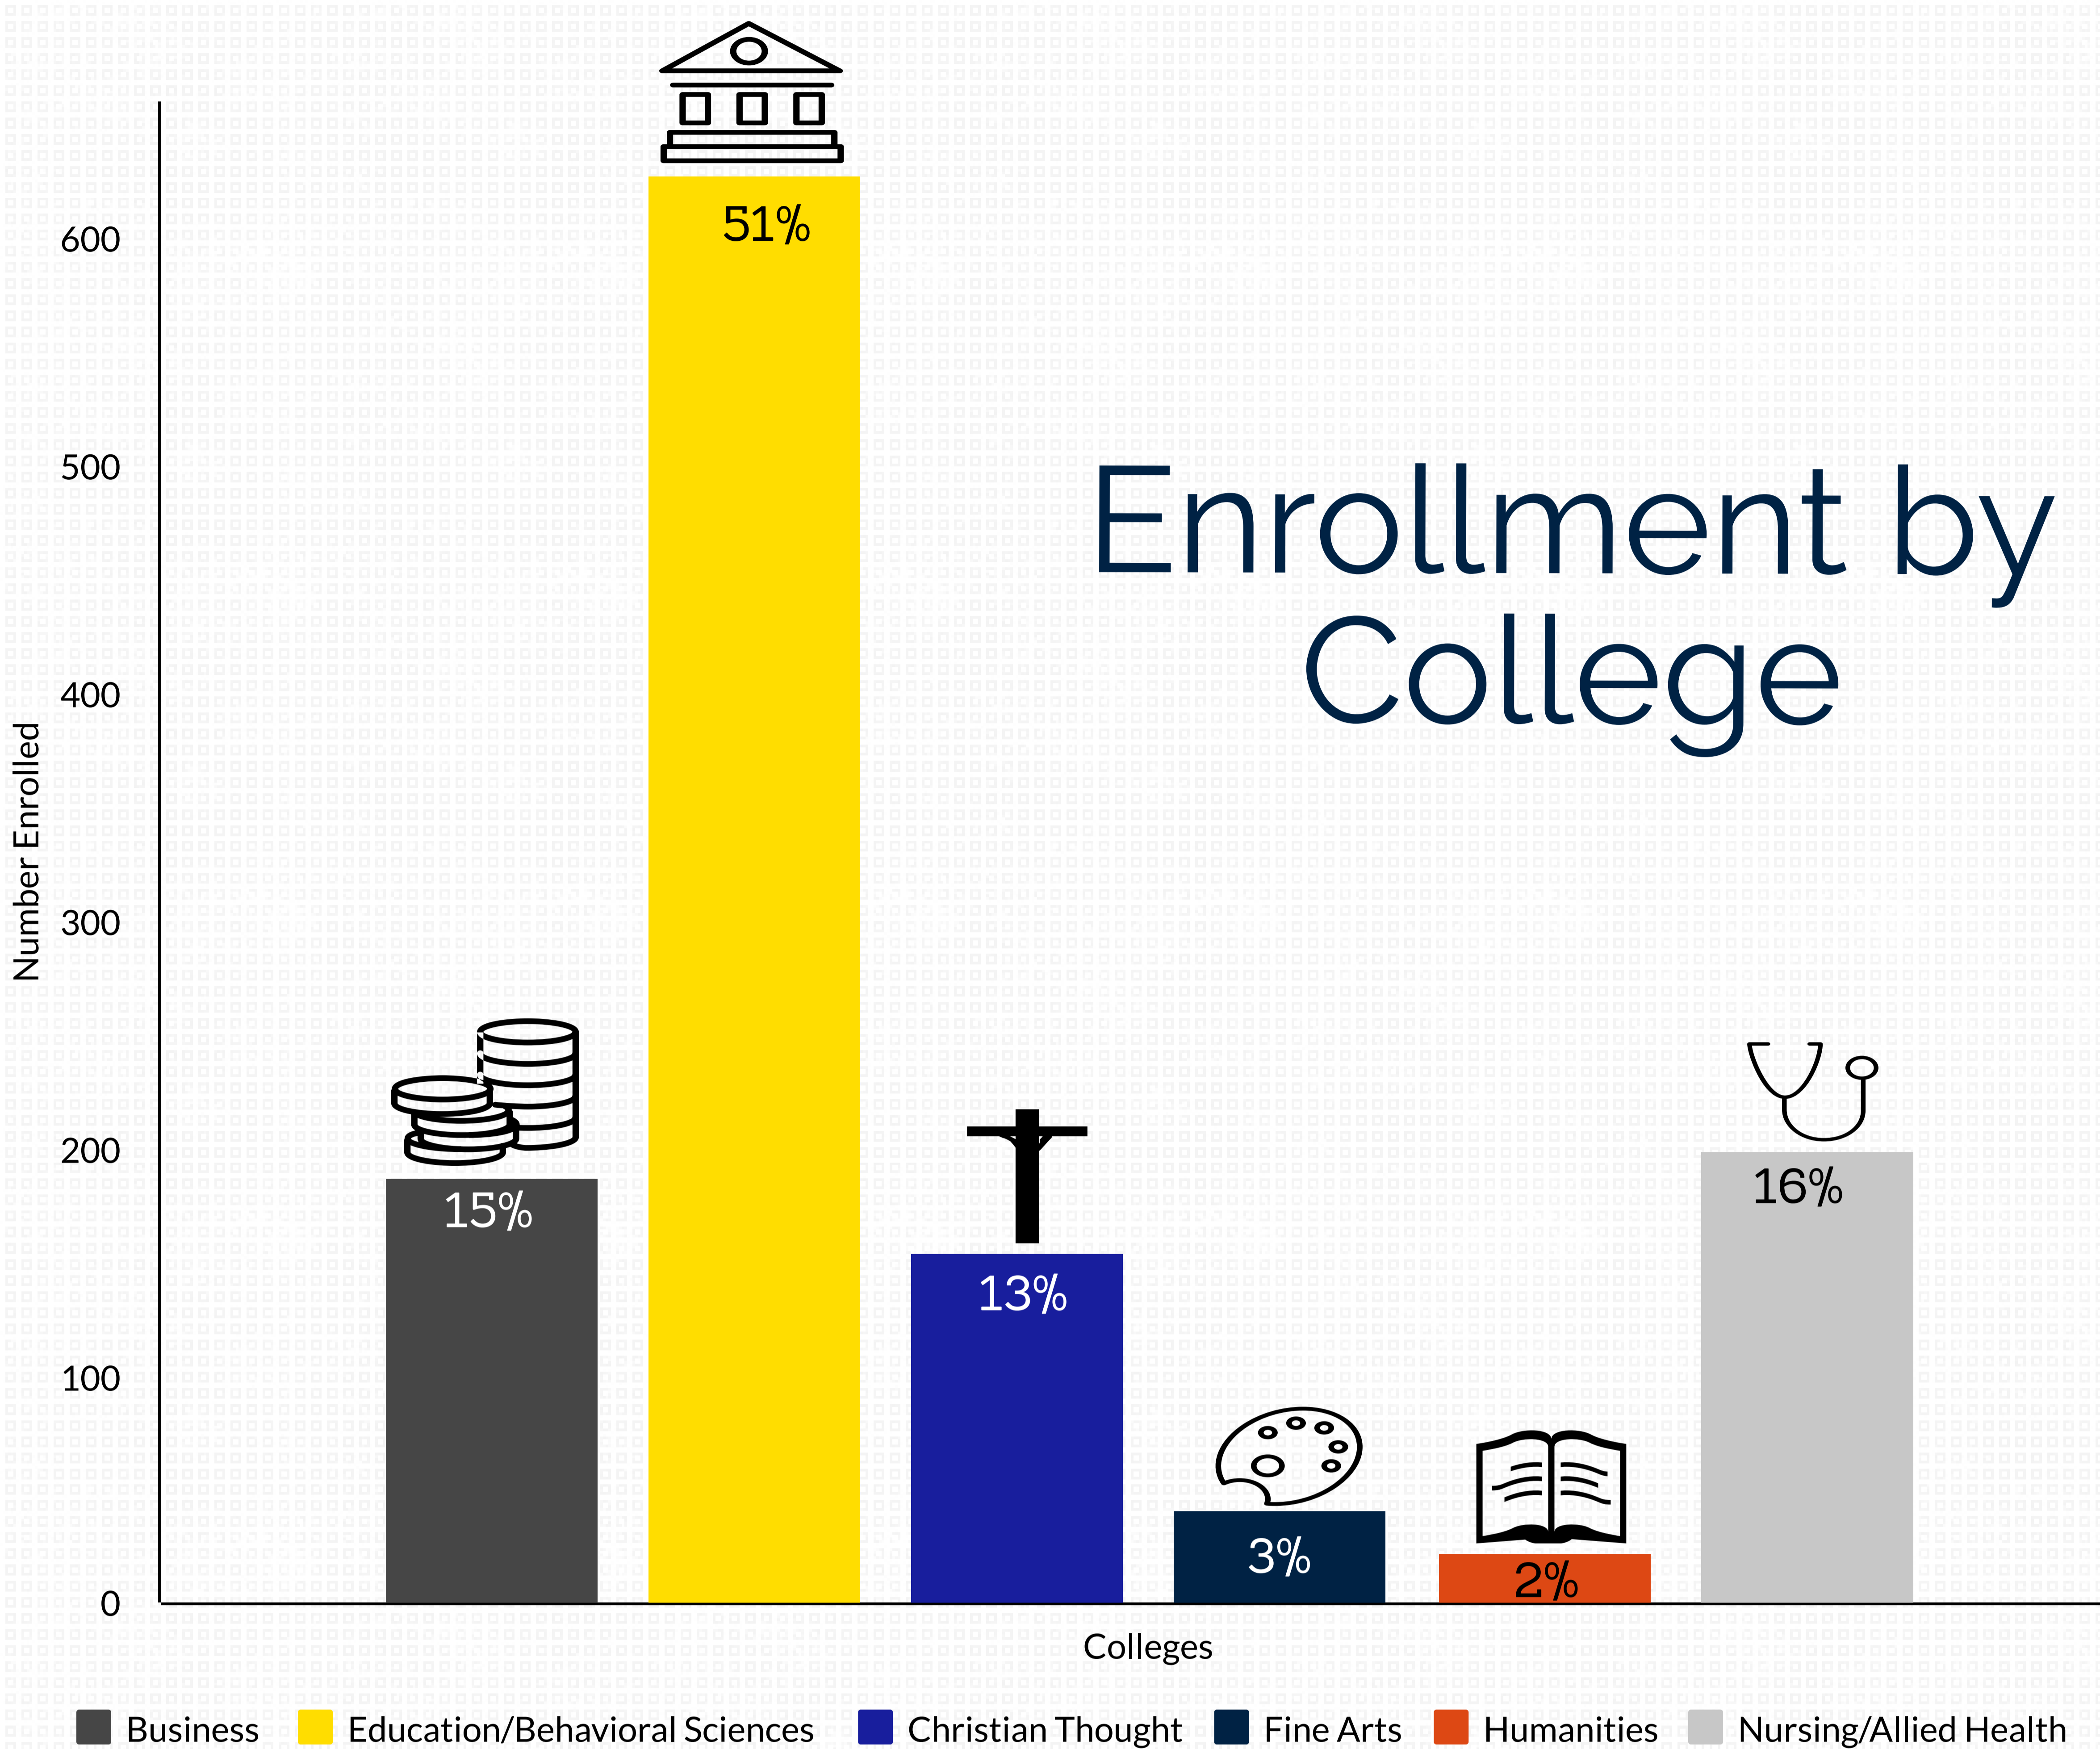

Graduate Enrollment

 Who our 1,232 students are... 

■ Business
 ■ Education/Behavioral Sciences
 ■ Christian Thought
 ■ Fine Arts
 ■ Humanities
 ■ Nursing/Allied Health

Ethnicity/Race

■ African American/Black (38.77%)
 ■ American Indian/Alaskan Native (0.08%)
 ■ Asian (3.08%)
 ■ Hispanic (20.19%)
 ■ Native Hawaiian/ Pacific Islander (0.08%)
 ■ Two or more races (1.78%)
 ■ Unknown (2.51%)
 ■ Non-Resident Alien (5.27%)

76%
Female

15%
Full-Time

44%
Over 35
Years Old

25%
100% Online